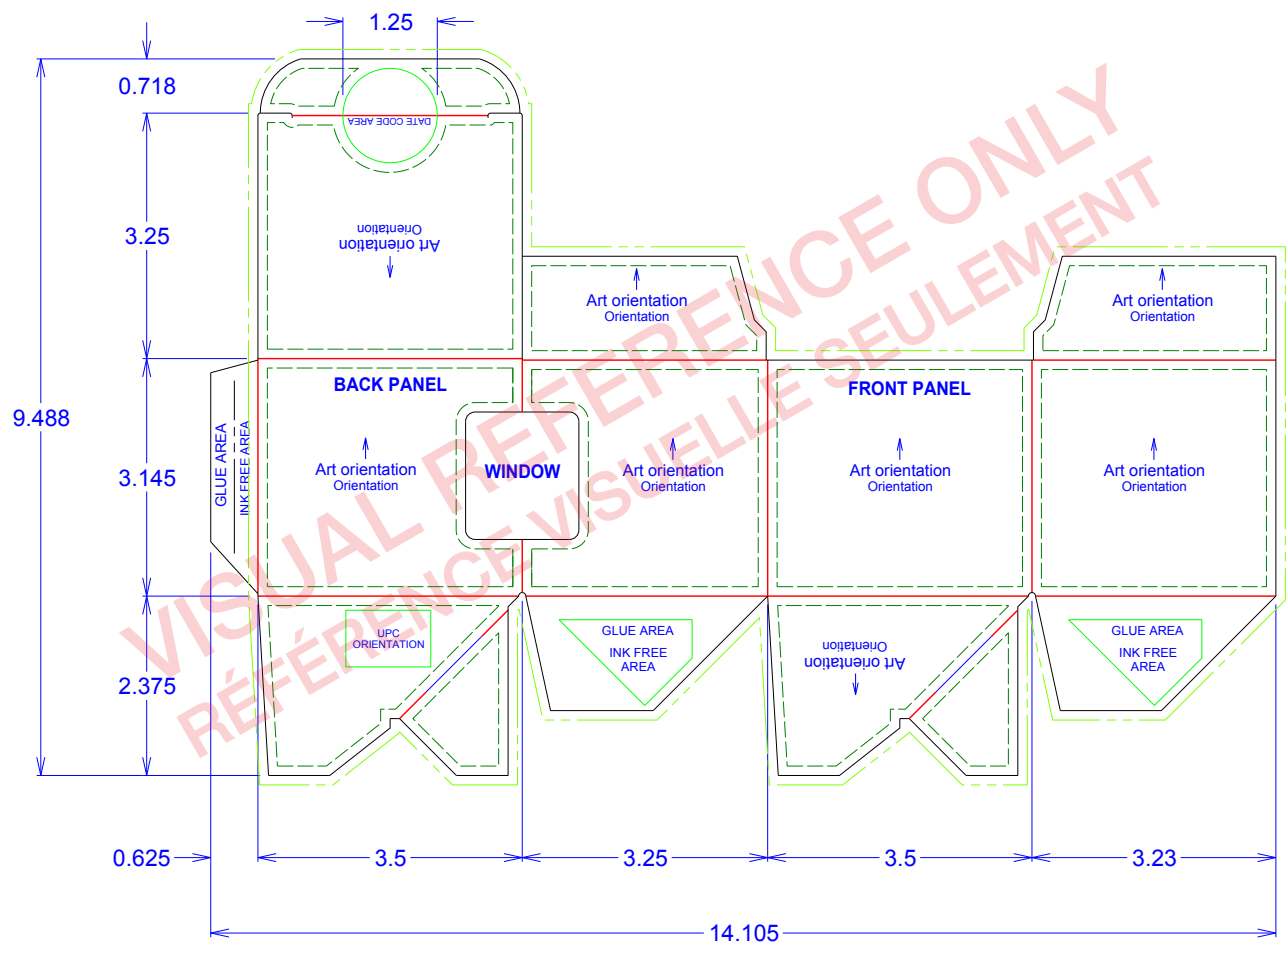

TRANSCONTINENTAL PRINTING

CHOCOLATE TRUFFLE CAKE 6038315183
 PC RASBERRY WITH WINDOW
 3.25 x 3.25 x 3.145"
 August 17, 2015

REFERENCE: CHOCOLATE TRUFFLE CAKE 6038315183 PC RASPBERRY W WINDOW + CARD 14333	MATERIAL: 0.020 CCNB OPEN BLANK: 9.488 x 14.105 RULE LENGTH: 108.998	NUMBER OF PANELS: NUMBER OF TRAY: TRAY POSITION:
STYLE: Commercial boxes SIZE: 3.5 x 3.25 x 3.145	DATE: 08/17/2015 DRAWN BY: G.R.	NUMBER OF POCKET: STYLE OF POCKET: