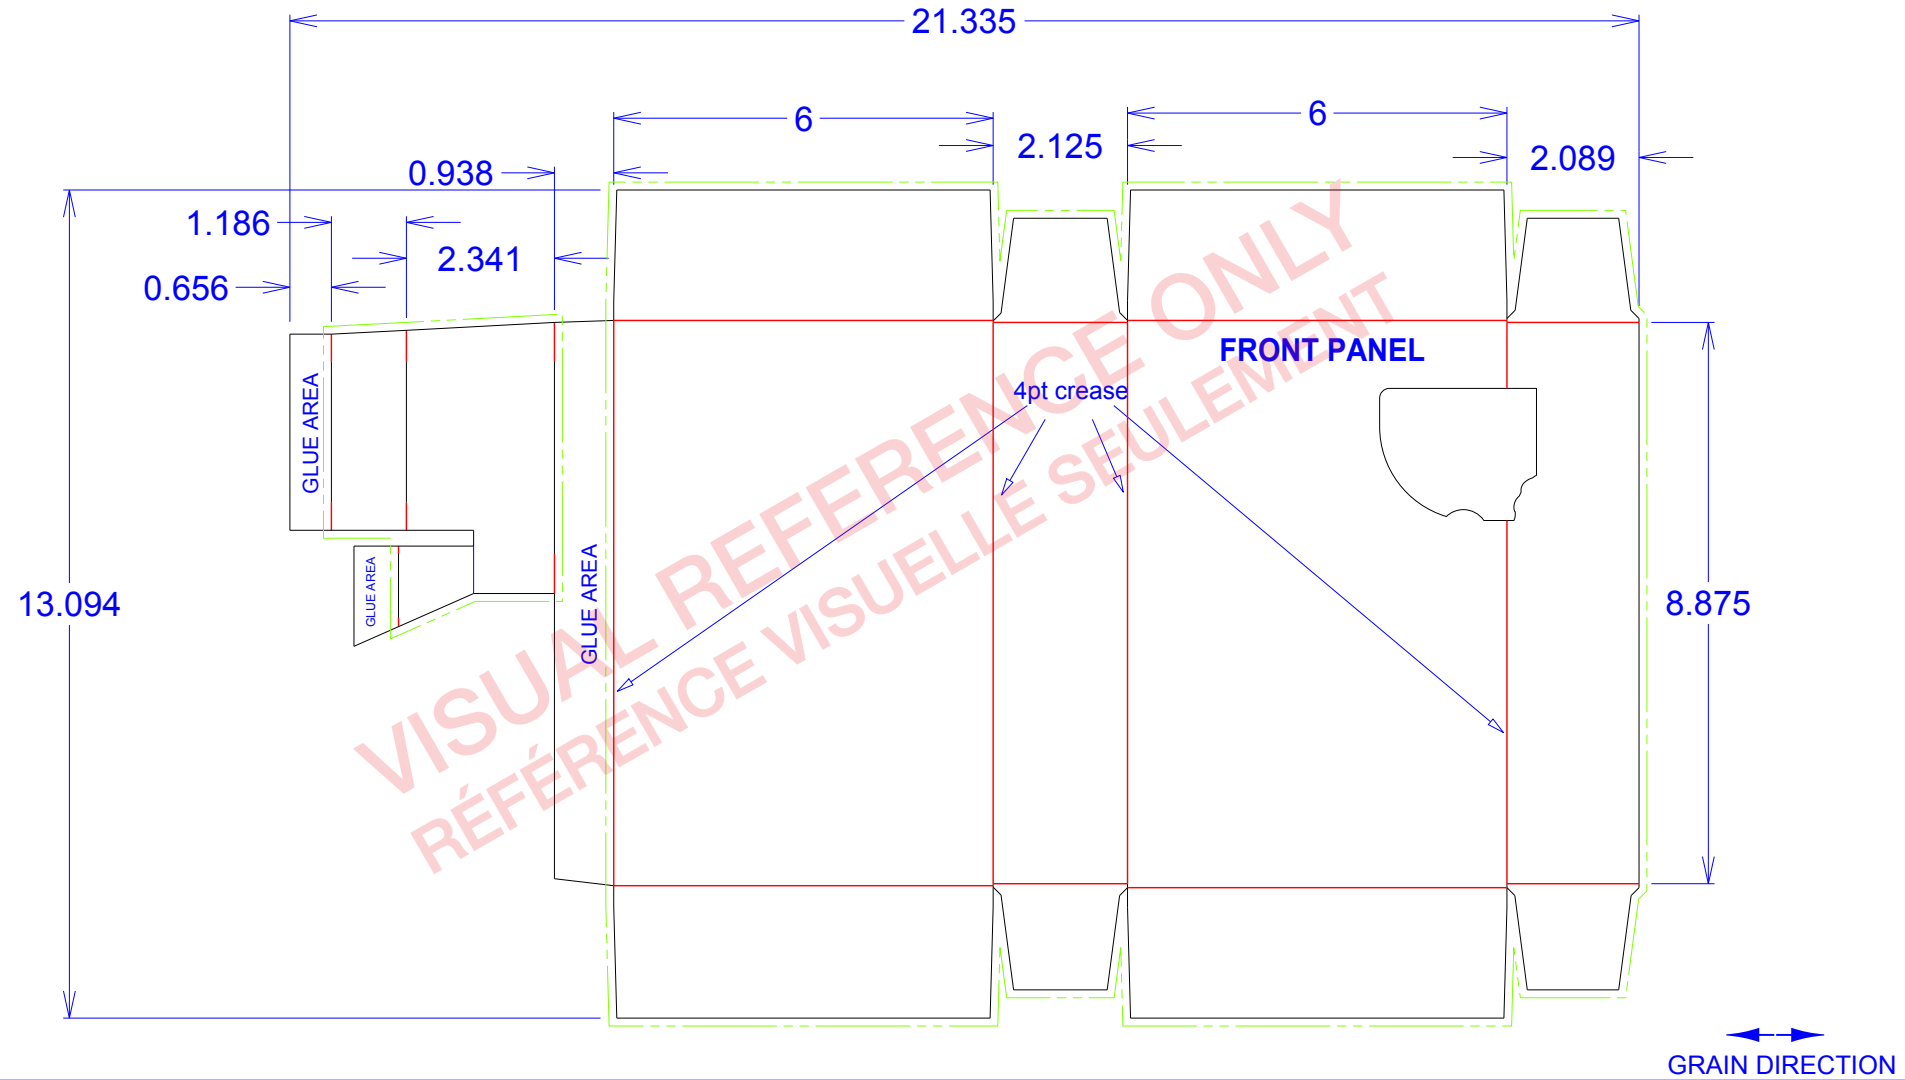

## F-DYD38-12E01-R01 MAIN HR

REFERENCE:	F-DYD38-12E01-R01 MAIN HR	MATERIAL:	0.020 CCNB	NUMBER OF PANELS:	
STYLE:	Commercial boxes	OPEN BLANK:	13.0939 x 21.3349	NUMBER OF TRAY:	
SIZE:	6 x 2.125 x 8.875	RULE LENGTH:	179+5/32	TRAY POSITION:	
		DATE:	08/05/2016	NUMBER OF POCKET:	
		DRAWN BY:		STYLE OF POCKET:	