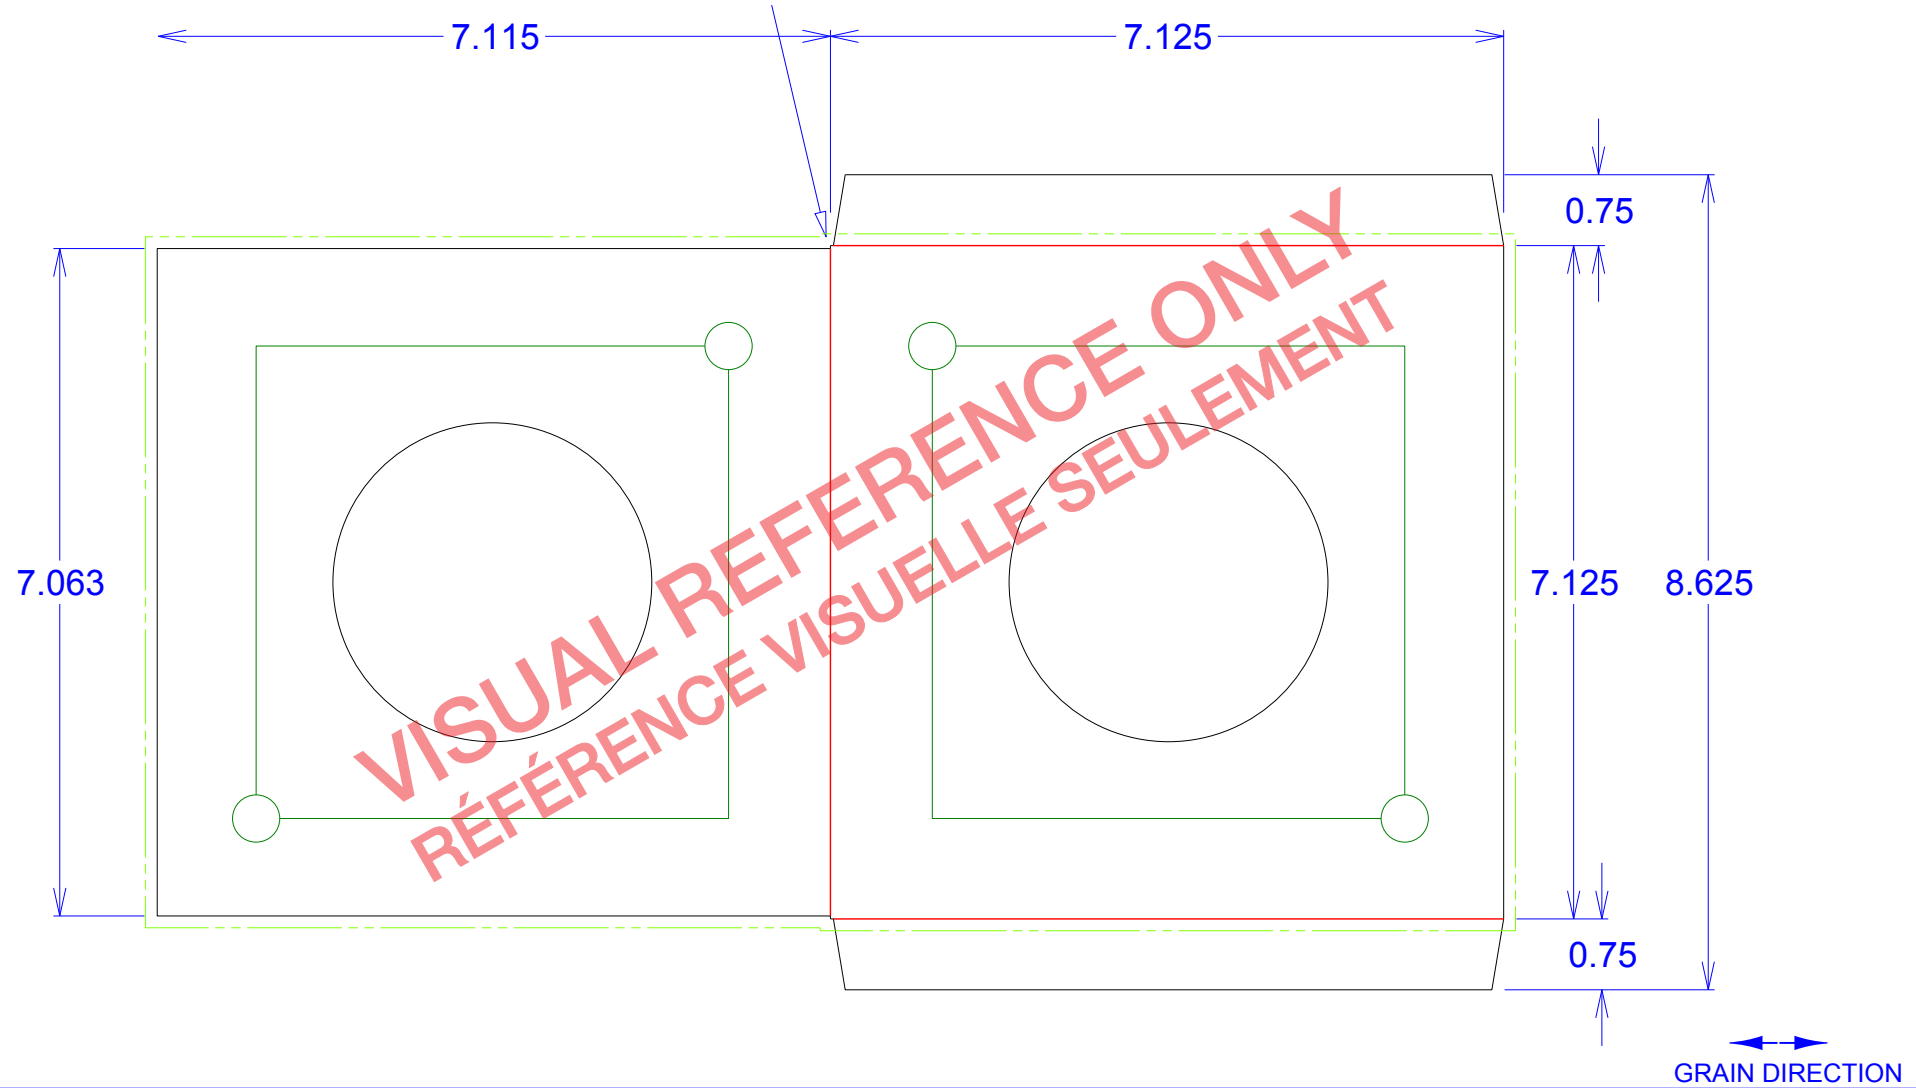

CHANGEMENT LE 31 MARS 2016
 OFFSET AU FOND SUR LES PATTES DE COLLE

REFERENCE:	7" DORADO SLEEVE (OPTIONNAL HOLES (3.375DIAM))	MATERIAL:	I-SBS-12	NUMBER OF PANELS:	
STYLE:	7" Sleeve	OPEN BLANK:	8.625 x 14.25	NUMBER OF TRAY:	
SIZE:	7.125 x 0 x 7.125	RULE LENGTH:	87.747	TRAY POSITION:	
		DATE:	04/26/2016	NUMBER OF POCKET:	
		DRAWN BY:		STYLE OF POCKET:	